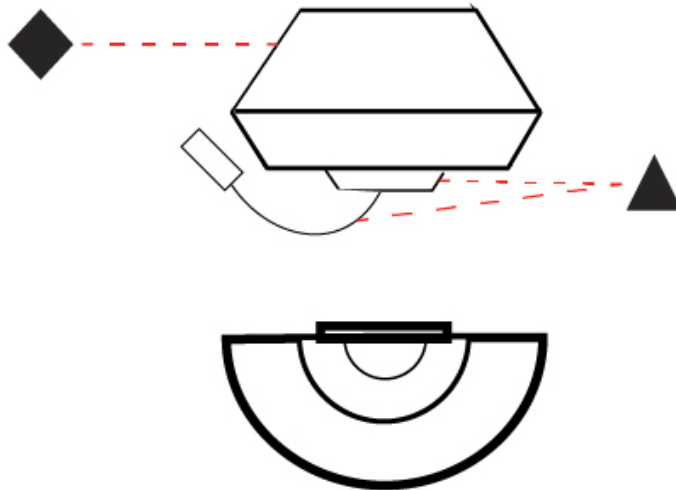

D113015-

PROJECT	_____
TYPE	_____
SPECIFIER	_____
QUANTITY	_____
DATE	_____

D