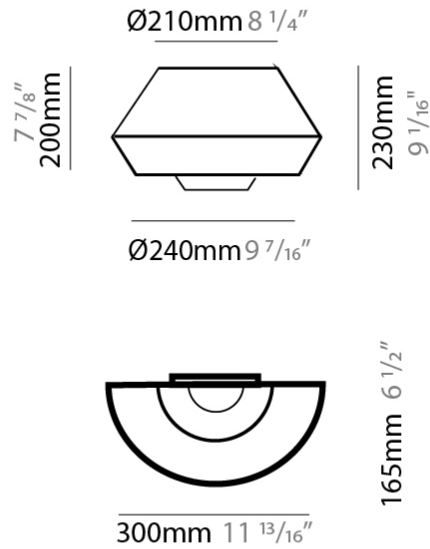

BANYO SURFACE

D113017-

base number Finish
Options

1. To build a product code in our configurator select the specify button on the base model # product page
2. To build a manual product code on this datasheet choose from the options listed below in blue font and add the suffix to the base model #

GENERAL

Series: Banyo
Partner: Ole
Division: Design
Installation: Surface
Product Type: Wall Surface
Mounting Location: Wall
Light Distribution: Indirect

PHYSICAL

Shape: Round
Width (mm): 300
Width (in): 11 ¹³/₁₆
Height (mm): 230
Depth (mm): 300
Height (in): 9 ¹/₁₆
Extension (mm): 165
Extension (in): 6 ¹/₂
Weight (kg): 1.1
Weight (lbs): 2.4
Diffuser: Satin Glass
Fixture Finish: BEI / BLK / BLU / COG / DGN / GRY / MRN / MOC / MUS / OLV / SIL / STN / TER / WHI
Holder Finish: MBK
Accent Finish: MBK
Fixture Material: Fabric Cord / Metal
Primary Material: Fabric - Recycled
Upon Request: Matte White Holder and Accent Finish

ELECTRICAL

Number of Lamps: 1
Lamp Type: LED Retrofit
Lamp Shape: A19
Bulb Included: Bulb Not Included
Max. Wattage Per Lamp (W): 15
Lamp Base: E26
Input Voltage (V): 120
Upon Request: 277Vac / GU24

LED

OPTICAL

RATINGS AND CERTIFICATIONS

Certified By: Certified for North American Standards
IP rating: IP20

PROJECT
TYPE
SPECIFIER
QUANTITY
DATE