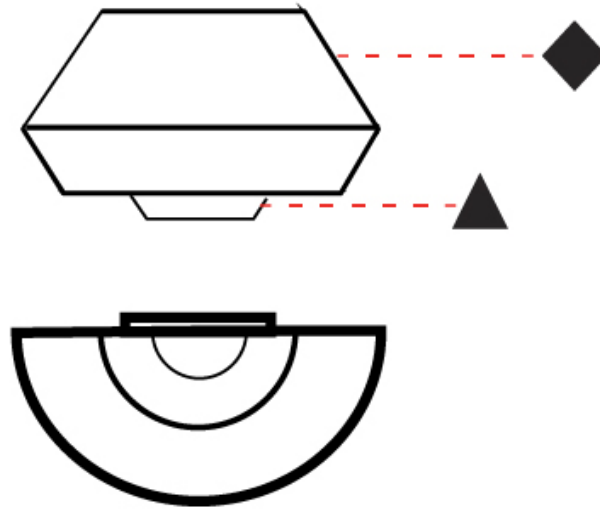

BANYO SURFACE

D113019-

PROJECT

TYPE

SPECIFIER

QUANTITY

DATE

D