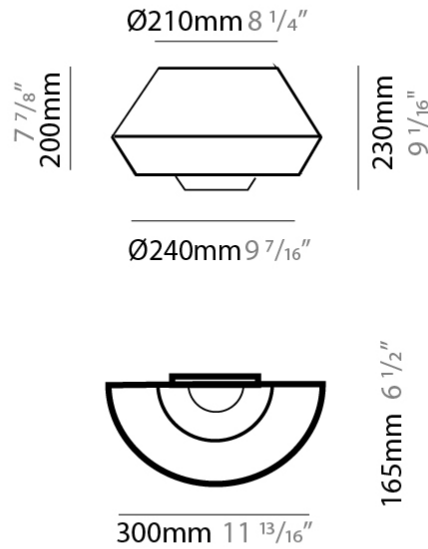

BANYO SURFACE

D113019-

base number _____
Finish Options _____

1. To build a product code in our configurator select the specify button on the base model # product page
2. To build a manual product code on this datasheet choose from the options listed below in blue font and add the suffix to the base model #

GENERAL

Series: Banyo _____
Partner: Ole _____
Division: Design _____
Installation: Surface _____
Product Type: Wall Surface _____
Mounting Location: Wall _____
Light Distribution: Indirect _____

PHYSICAL

Shape: Round _____
Width (mm): 300 _____
Width (in): 11 ¹³/₁₆ _____
Height (mm): 230 _____
Depth (mm): 300 _____
Height (in): 9 ¹/₁₆ _____
Extension (mm): 165 _____
Extension (in): 6 ¹/₂ _____
Weight (kg): 1.1 _____
Weight (lbs): 2.4 _____
Diffuser: Satin Glass _____
Fixture Finish: BEI / BLK / BLU / COG / DGN / GRY / MRN / MOC / MUS / OLV / SIL / STN / TER / WHI _____
Holder Finish: MBK _____
Fixture Material: Fabric Cord / Metal _____
Primary Material: Fabric - Recycled _____
Upon Request: Matte White Holder and Accent Finish _____

ELECTRICAL

Number of Lamps: 1 _____
Lamp Type: LED Retrofit _____
Lamp Shape: A19 _____
Bulb Included: Bulb Not Included _____
Max. Wattage Per Lamp (W): 15 _____
Lamp Base: E26 _____
Input Voltage (V): 120 _____
Upon Request: 277Vac / GU24 _____

LED

OPTICAL

RATINGS AND CERTIFICATIONS

Certified By: Certified for North American Standards _____
IP rating: IP20 _____