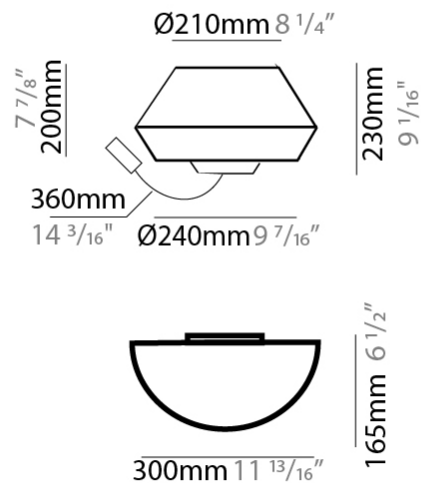

GENERAL

Series: Banyo
Partner: Ole
Division: Design
Installation: Surface
Product Type: Wall Surface
Mounting Location: Wall
Light Distribution: Direct / Indirect

PHYSICAL

Shape: Round
Width (mm): 300
Width (in): 11 ¹³/₁₆
Height (mm): 230
Depth (mm): 300
Height (in): 9 ¹/₁₆
Extension (mm): 165
Extension (in): 6 ¹/₂
Weight (kg): 1.2
Weight (lbs): 2.6
Diffuser: Satin Glass
Fixture Finish: BEI / BLK / BLU / COG / DGN / GRY / MRN / MOC / MUS /
OLV / SIL / STN / TER / WHI
Holder Finish: MBK
Accent Finish: BLK
Fixture Material: Fabric Cord / Metal
Primary Material: Fabric - Recycled
Upon Request: Matte White Holder and Accent Finish

ELECTRICAL

Number of Lamps: 1
Lamp Type: LED + LED Retrofit
Input Wattage (W): 3 (LED)
Bulb Included: Bulb Not Included
Max. Wattage Per Lamp (W): 15
Lamp Base: E26
Dimming: Non-Dimmable
Driver Included: Yes
Driver Location: Integrated
Driver Type: Constant Current 500mA
Driver Class: Class 2
Input Voltage (V): 120
Constant Current (MA): 500
Upon Request: GU24

LED

Number of LEDs: 1
Color Temperature (°K): 4000
Max. Delivered Lumen (lm): 180
CRI: >80 CRI
Lamp Life (hrs): 25000

OPTICAL

RATINGS AND CERTIFICATIONS

Certified By: Certified for North American Standards
IP rating: IP20